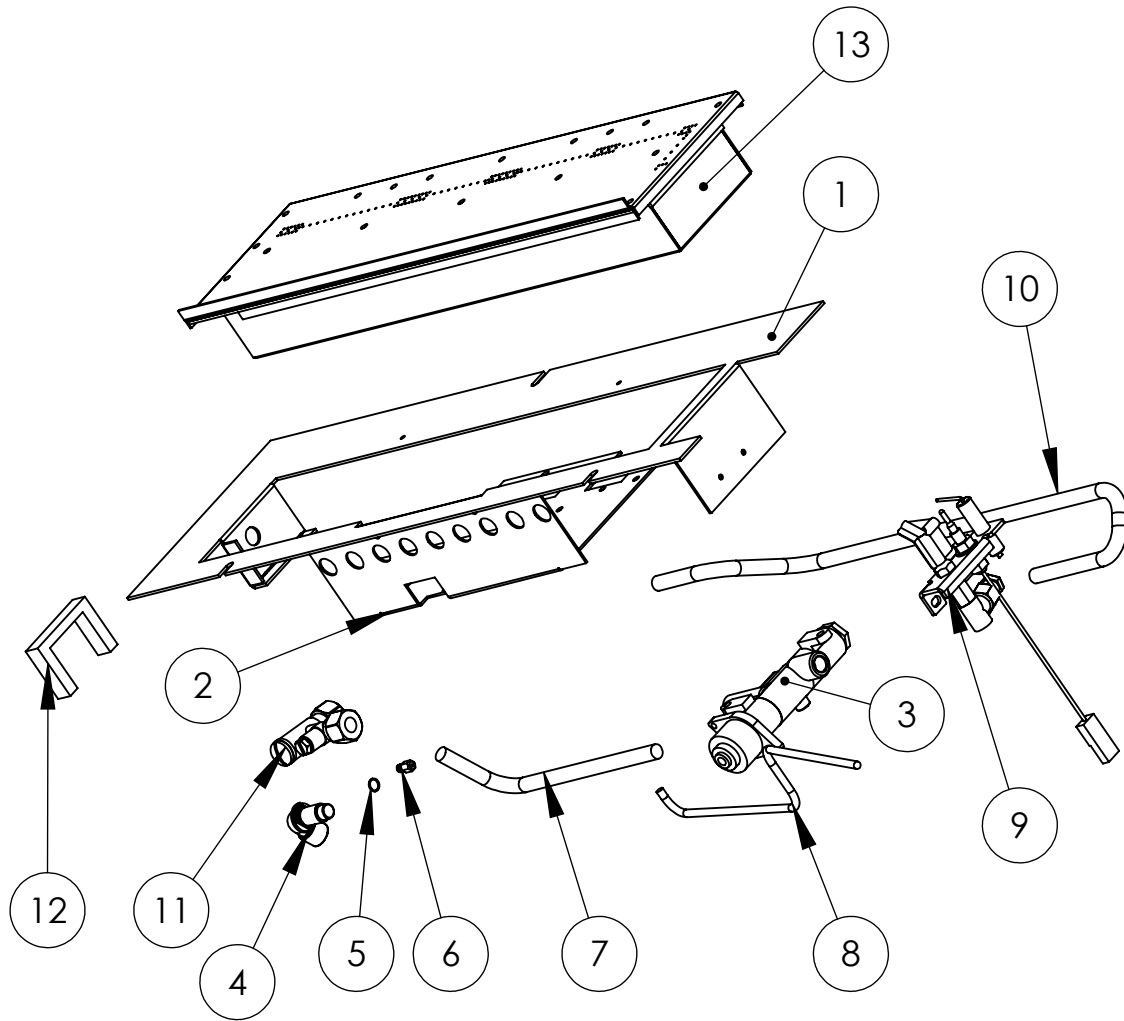

780 FL MRK 2 Burner Assembly Exploded Drawing

ITEM NO.	Description	Part NO	QTY.
1	Burner Support	5185	1
2	Valve Carrier	5781	1
3	Remote Valve	6590	1
4	Injector Elbow Carrier	5865	1
5	copper washer	5866	1
6	injector tip	8735	1
7	Injector Pipe	5754	1
8	Pilot Pipe	5755	1
9	oxy pilot	7280	1
10	Inlet Pipe	5753	1
11	Combined PTP and Restrictor	2189	1
12	780 FL Mrk2 Silencer	8734	1
13	burner asembly	4755	1